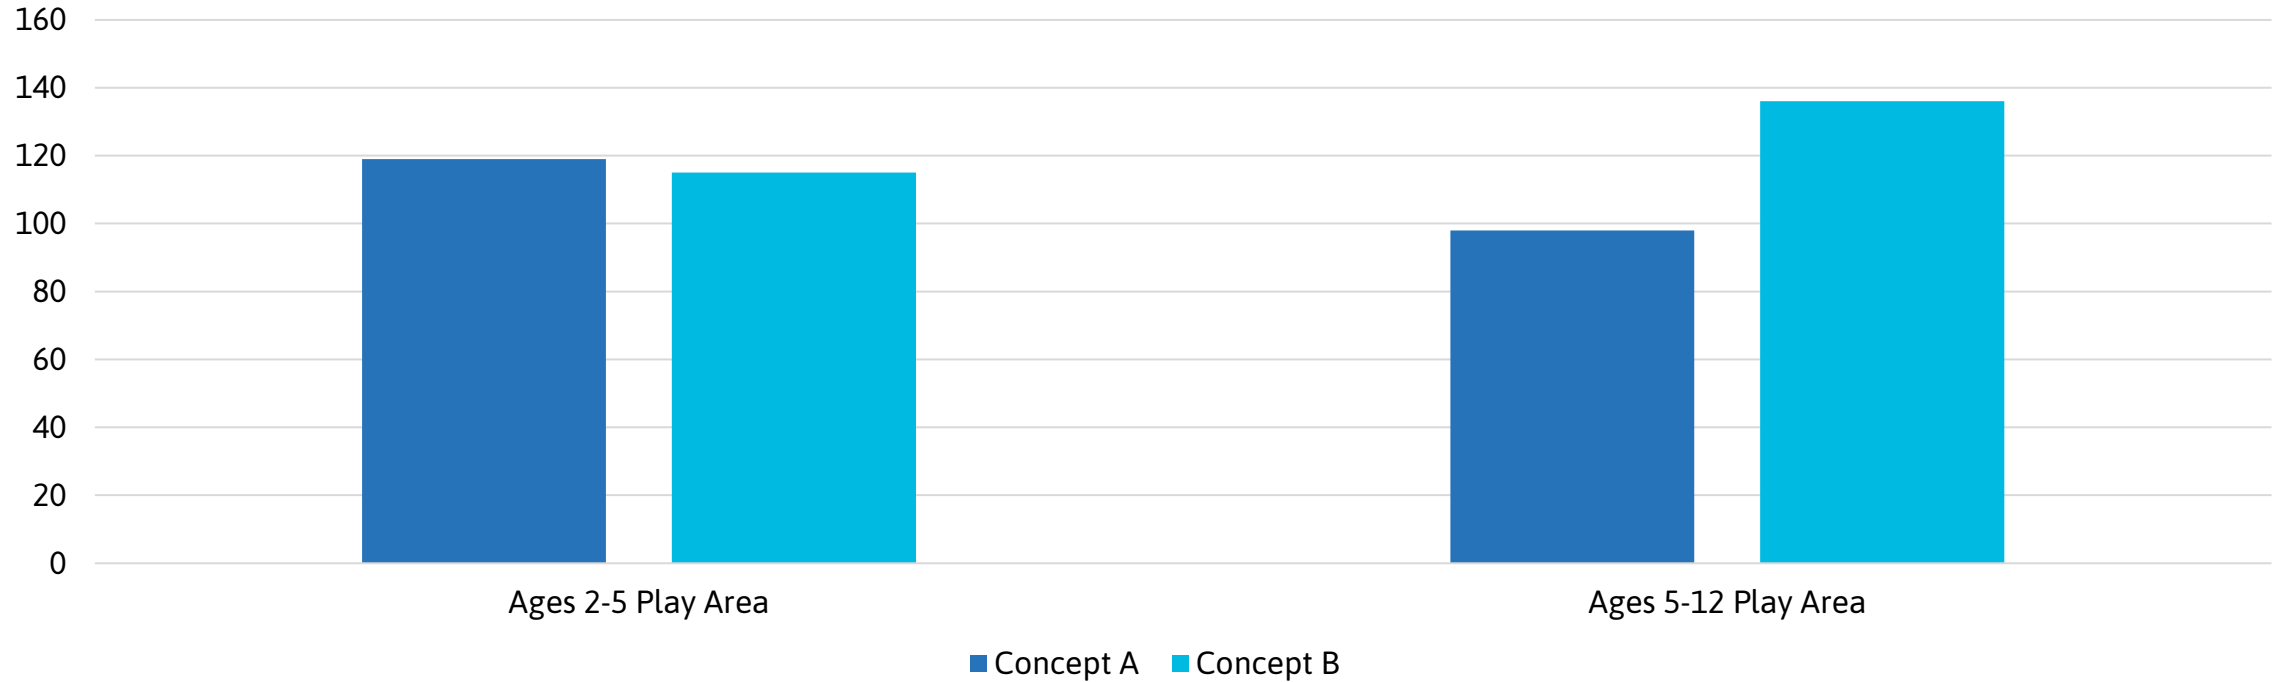

- 6.2-acre neighborhood park
- Serves the Cascade East and Cascade Highlands neighborhoods
- East Vancouver

March Survey Results

Playground votes

234 Total Survey Response | Strong community interest on standard swings.

Master Plan

Legend

- 1. Ages 2-5 Play Area
- 2. Ages 5-12 Play Area
- 3. Swings
- 4. Shadow Play Flower
- 5. Log Scramble
- 6. Bench
- 7. Bike Rack

- 8. Trash Receptacle
- 9. Artificial Turf
- 10. Wood Chips
- 11. Recycled Wood Chips
- 12. Existing Path
- 13. Playground access
- 14. Construction Access