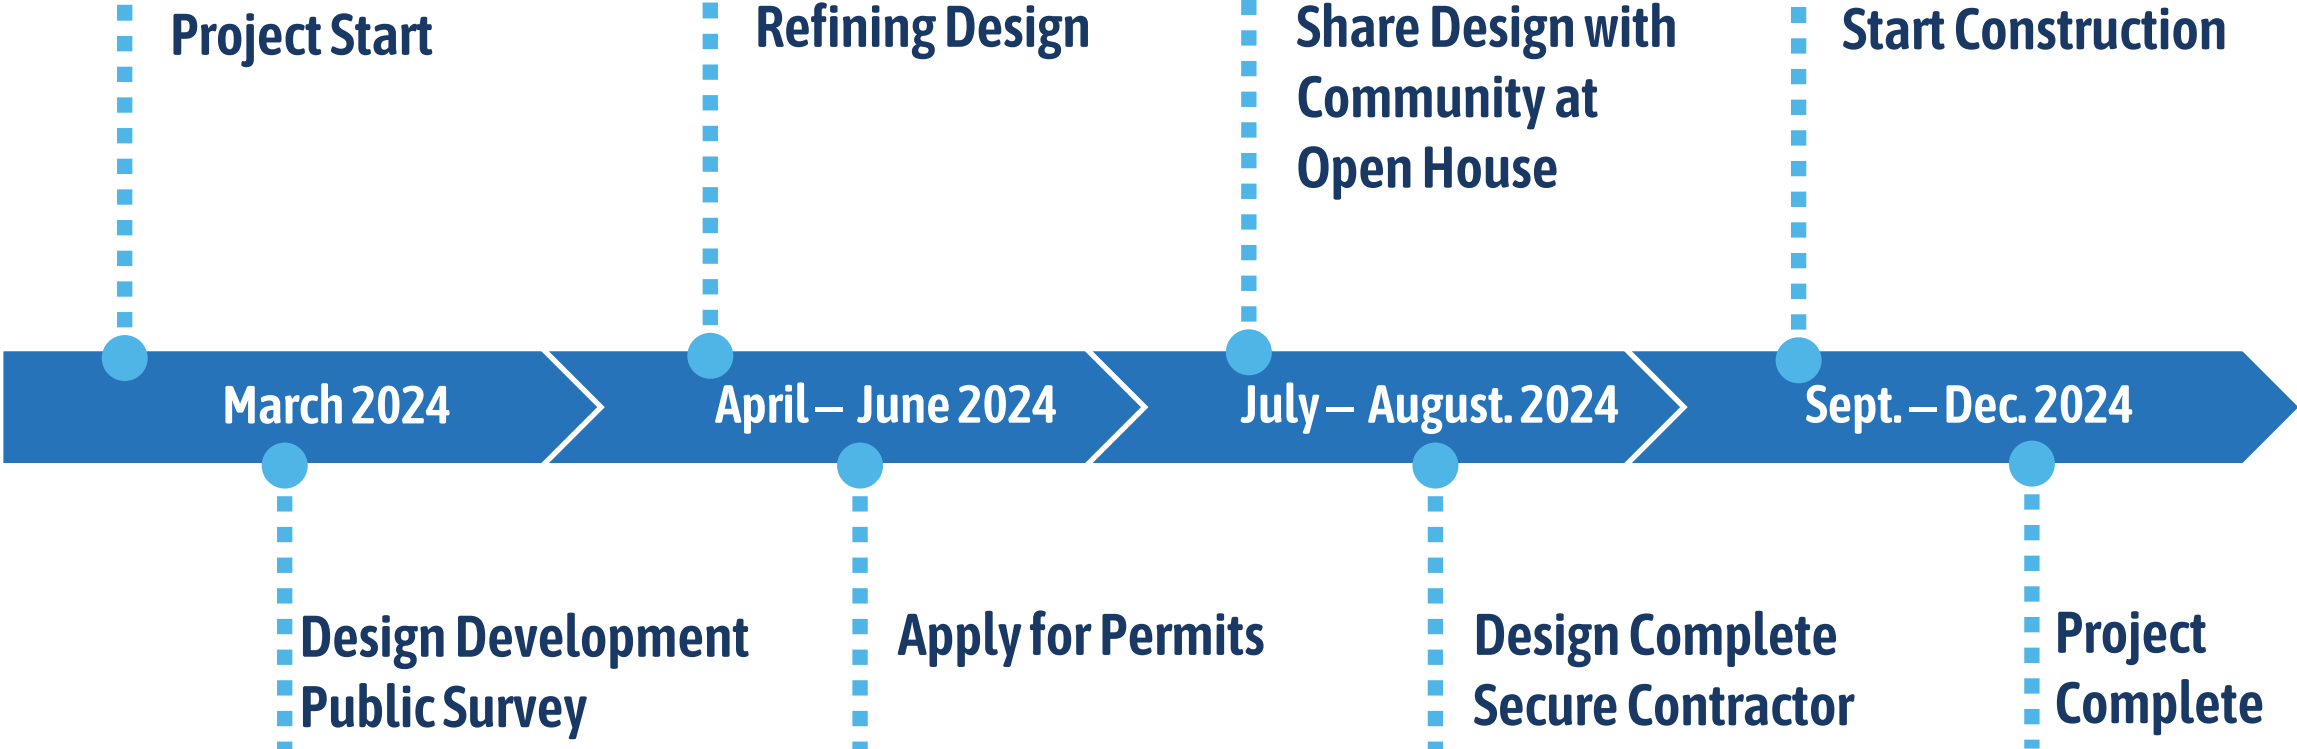

Homestead Neighborhood Park

Playground Replacement Timeline