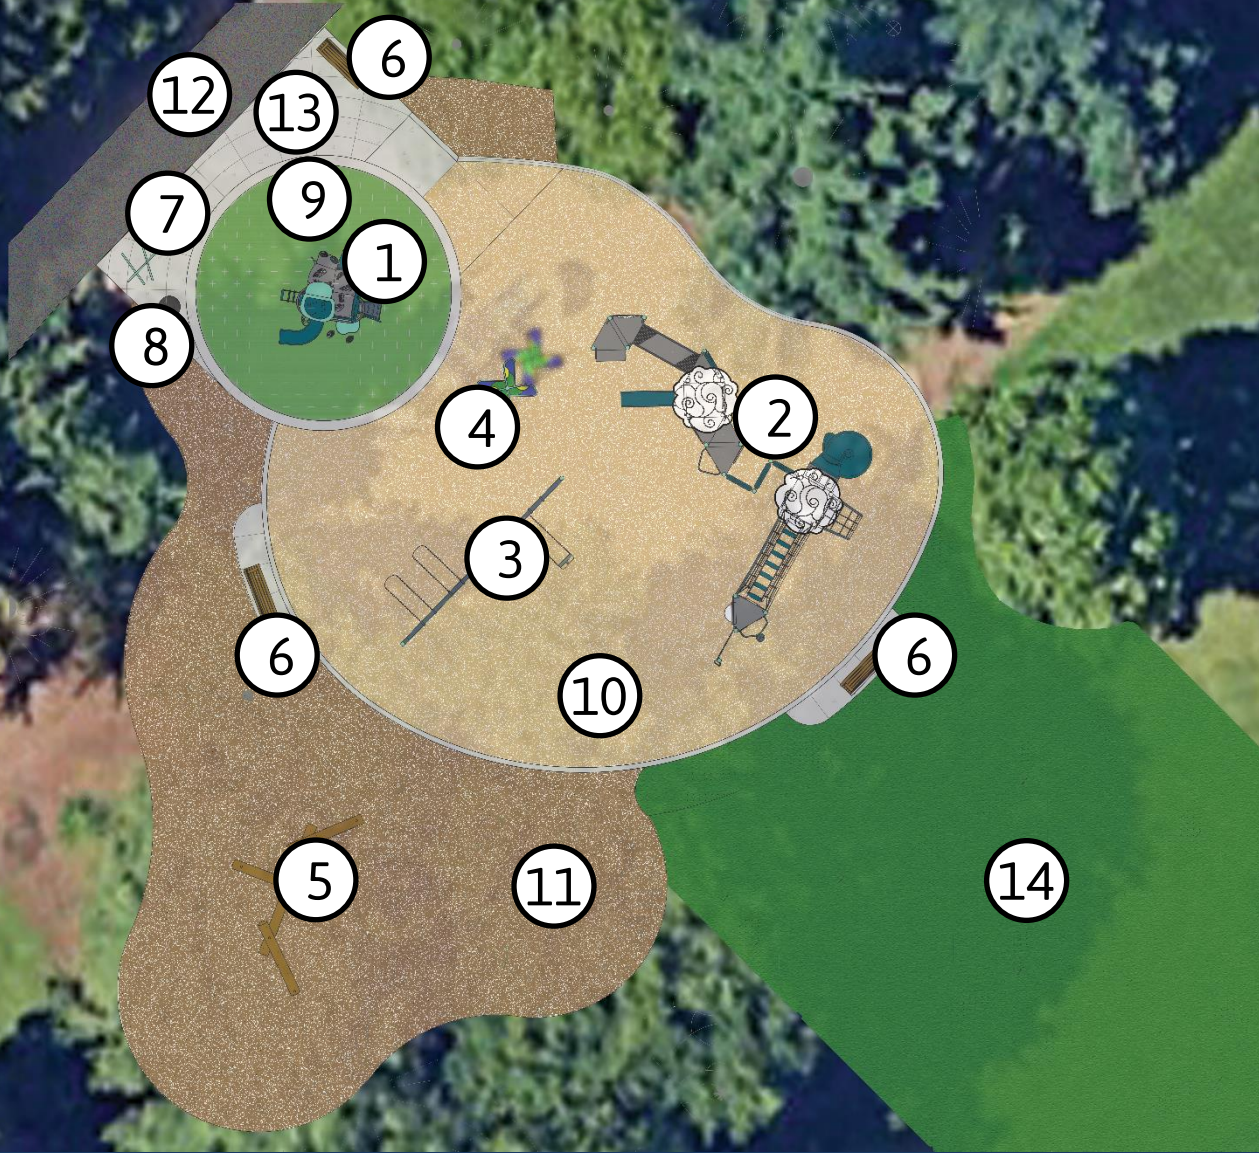

- 6.2-acre neighborhood park
- Serves the Cascade East and Cascade Highlands neighborhoods
- East Vancouver

March Survey Results

Playground votes

234 Total Survey Response | Strong community interest on standard swings.

Master Plan

Legend

- 1. Ages 2-5 Play Area
- 2. Ages 5-12 Play Area
- 3. Swings
- 4. Shadow Play Flower
- 5. Log Scramble
- 6. Bench
- 7. Bike Rack

- 8. Trash Receptacle
- 9. Artificial Turf
- 10. Wood Chips
- 11. Recycled Wood Chips
- 12. Existing Path
- 13. Playground access
- 14. Construction Access